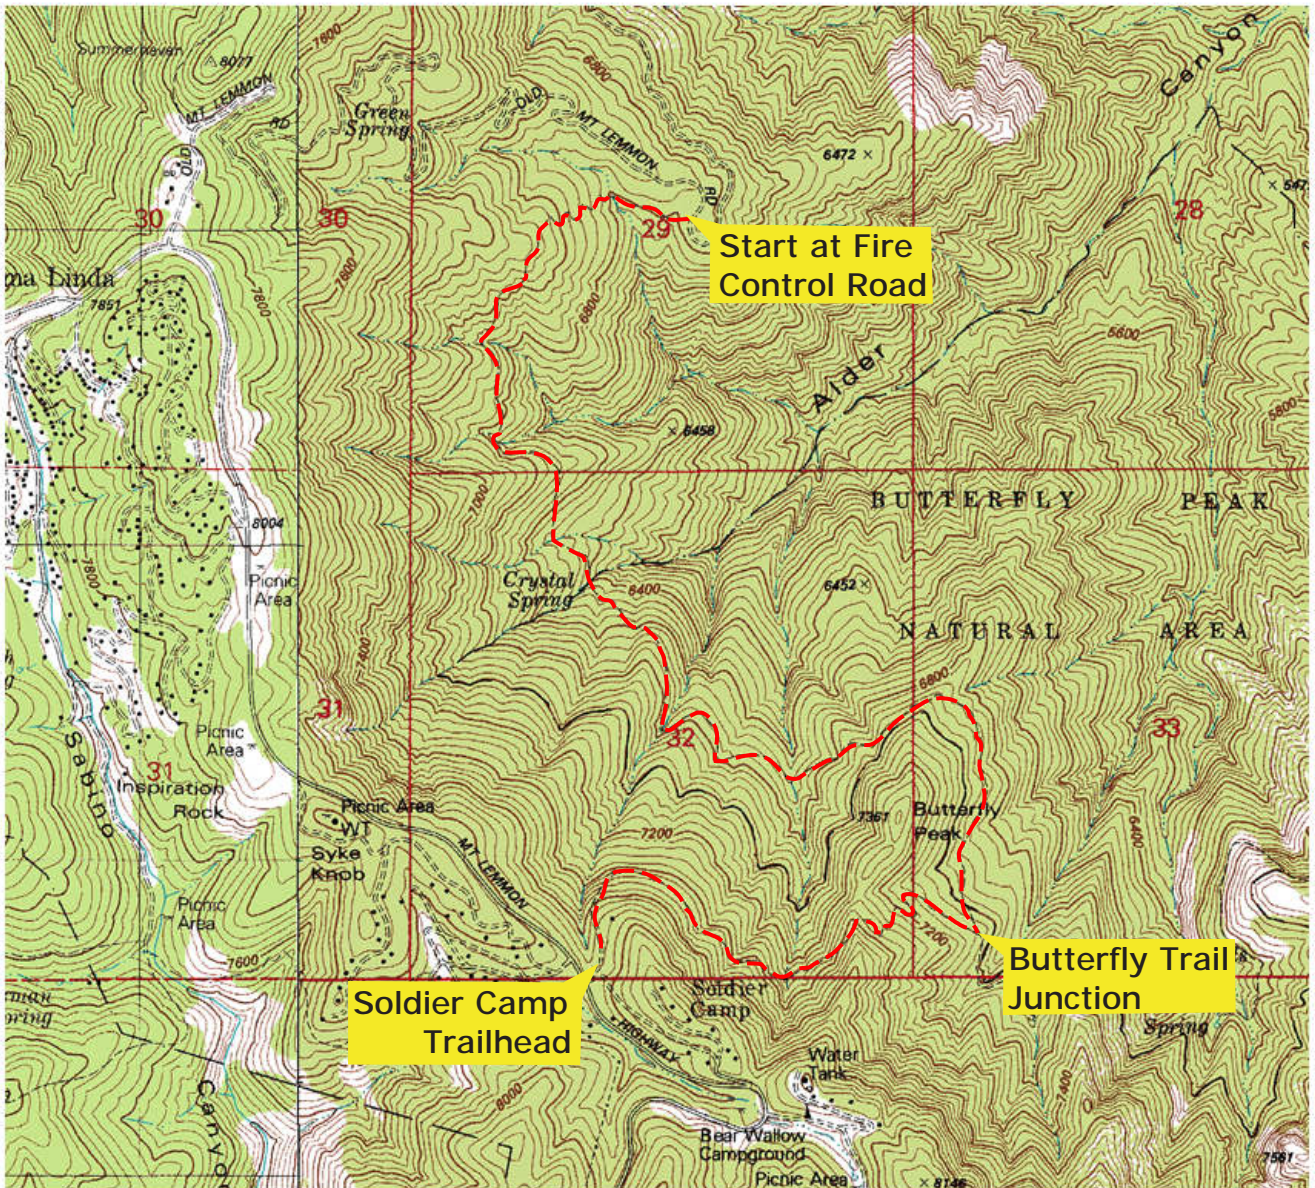

Crystal Spring Trail

Santa Catalina Mountains, Tucson, Arizona
USGS 7.5-minute quads: Mt Lemmon, Mt. Bigelow

SCALE

CONTOUR INTERVAL 40 FEET
NATIONAL GEODETIC VERTICAL DATUM OF 1929